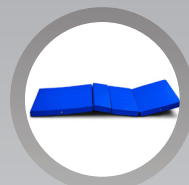

SMP-411

ACCESSORIES

IV pole with four hooks

High density coco & palm fibre mattress

Lifting pole (optional)

Collapsible aluminum side rails

Cross lockable castors

Protective bumpers on all 4 corners

FEATURES AND BENEFITS

- Heavy duty, electro-static painted frame
- Detachable ABS plastic head & footboards
- Cross-lockable castors
- Side bumpers included
- Back-up battery
- Patient hand controller
- Collapsible side rails
- 4 motors

TECHNICAL DETAILS

Size:

- (L) 83.9 x (W) 38.6 x (H) 17.7-27.6 (unit of measure: in.)
- (L) 2130 x (W) 980 x (H) 280-620 (unit of measure: mm)

Castor size: 5 in. (125 mm)

Back angle: 0-80° (±5°)

Leg angle: 0-40° (±5°)